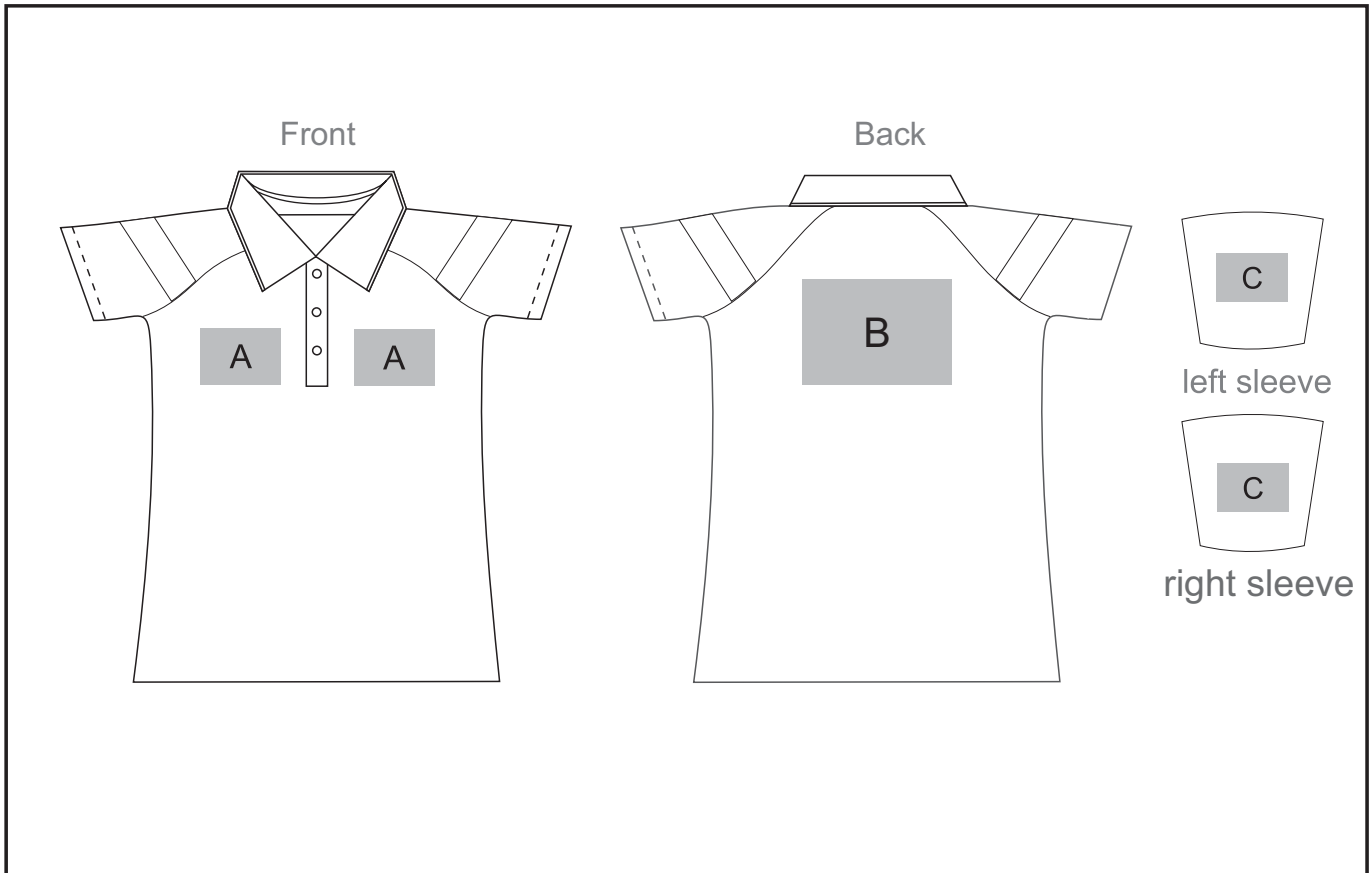

ALT-LSC

Score Ladies Golfer

Need to know:

- Includes 1-Position Digital Transfer (setup fee applies)

- **DTC inclusive parameters: Left/Right Chest = 100mm x 100mm OR Back = 8000mm**

2

Branding Options:

Position A

1. Embroidery (EMB) - 9 colours
Size: 100mm diameter
2. Screen Print (SA) - 1 colours
Size: 100mm wide x 80mm high
3. Digital Transfer Clothing (DTC) - Full colour
Size: 100mm wide x 100mm high

Position B

1. Embroidery (EMB) - 9 colours
Size: 200mm wide x 200mm high
2. Screen Print (SA) - 1 colours
Size: 260mm wide x 200mm high
3. Digital Transfer Clothing (DTC) - Full colour
Size: 210mm wide x 148mm high

1. Embroidery (EMB) - 9 colours
Size: 80mm diameter
2. Screen Print (SA) - 1 colours
Size: 60mm wide x 60mm high
3. Digital Transfer Clothing (DTC) - Full colour
Size: 80mm wide x 80mm high